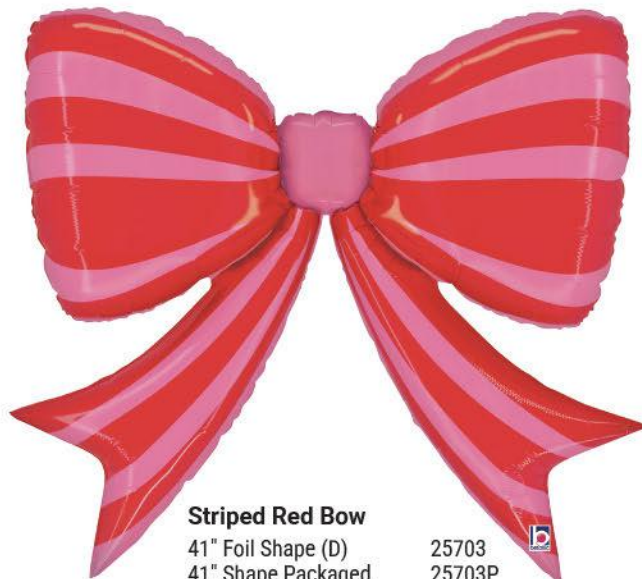

18" MAX Float Balloon 26598
 18" MAX Float Balloon Packaged 26598P

mini SHAPES

Mini Snowflake
 14" Air-filled Shape

19730

Striped Red Bow

41" Foil Shape (D)
 41" Shape Packaged

25703
 25703P

Multicolor Bow
41" Foil Shape (D) 25614
41" Shape Packaged 25614P