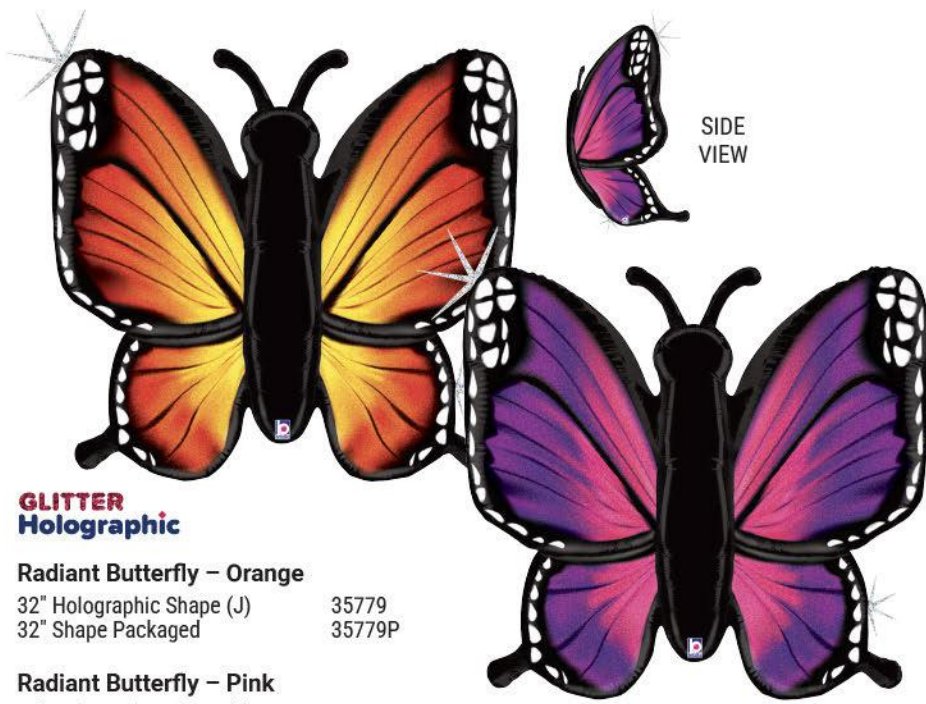

GLITTER Holographic

Radiant Butterfly – Orange

32" Holographic Shape (J) 35779
32" Shape Packaged 35779P

Radiant Butterfly – Pink

32" Holographic Shape (J) 35777
32" Shape Packaged 35777P

OPAL Holographic

Opal Butterfly