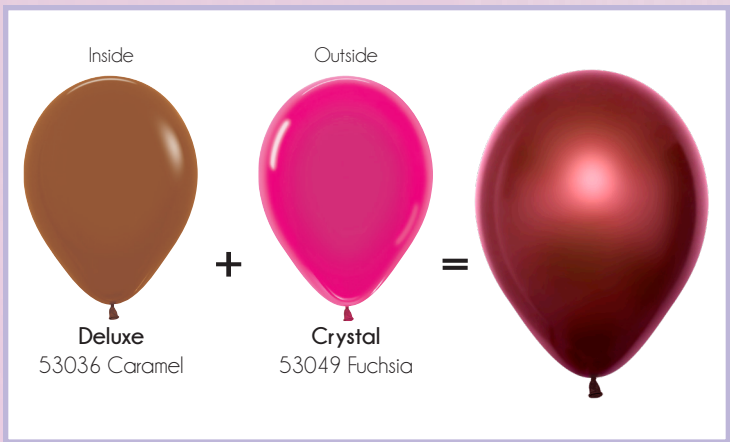

MIRROR Effect Balloons!

Mix colors and textures using double-stuffed balloons and get an *amazing* mirror finish

Challenge
your **CREATIVITY**
by making other
combinations!

2326 Grissom Drive St. Louis, MO 63146 • (314) 991-8800 • (800) 325-0185 • F (314) 991-1943 • sales@betalllic.com • betalllic.com