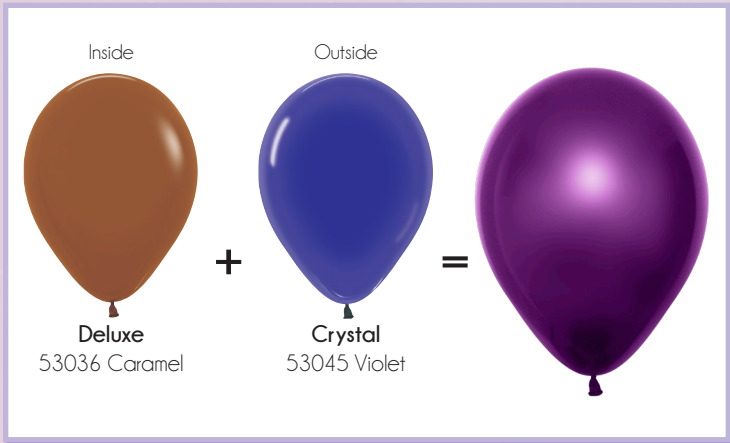

MIRROR Effect Balloons!

Mix colors and textures using double-stuffed balloons and get an *amazing* mirror finish

Challenge
your **CREATIVITY**
by making other
combinations!

2326 Grissom Drive St. Louis, MO 63146 • (314) 991-8800 • (800) 325-0185 • F (314) 991-1943 • sales@betalllic.com • betalllic.com