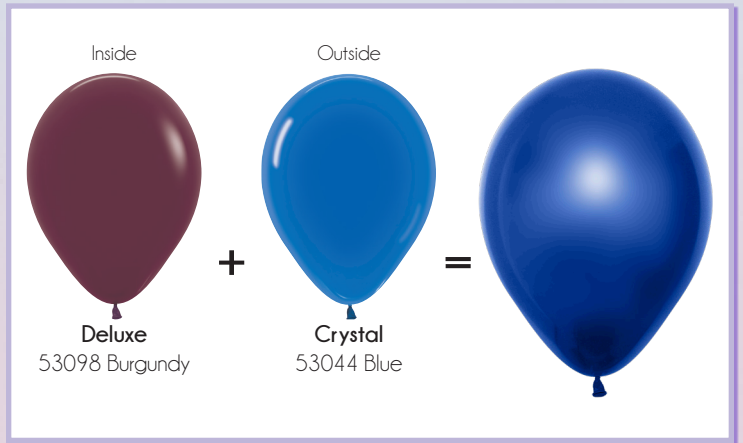

MIRROR Effect Balloons!

Mix colors and textures using double-stuffed balloons and get an *amazing* mirror finish

Challenge
your **CREATIVITY**
by making other
combinations!

2326 Grissom Drive St. Louis, MO 63146 • (314) 991-8800 • (800) 325-0185 • F (314) 991-1943 • sales@betalllic.com • betalllic.com