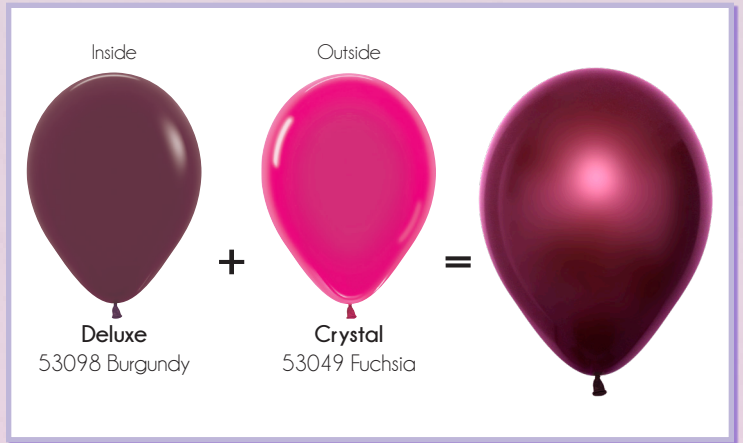

MIRROR Effect Balloons!

Mix colors and textures using double-stuffed balloons and get an *amazing* mirror finish

Challenge
your **CREATIVITY**
by making other
combinations!

2326 Grissom Drive St. Louis, MO 63146 • (314) 991-8800 • (800) 325-0185 • F (314) 991-1943 • sales@betalllic.com • betalllic.com