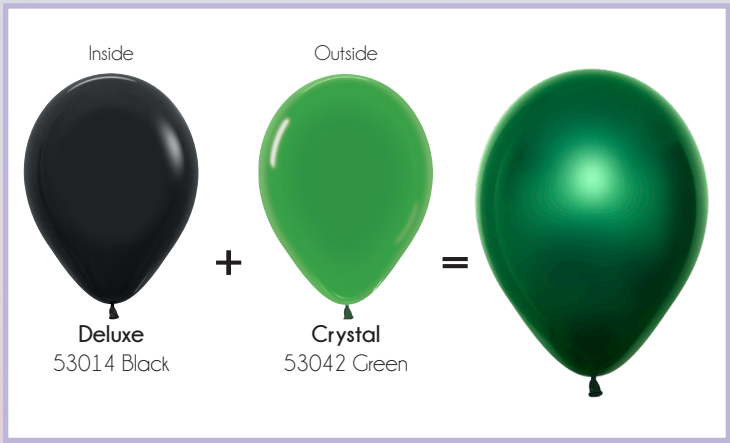

MIRROR Effect Balloons!

Mix colors and textures using double-stuffed balloons and get an *amazing* mirror finish

Challenge
your **CREATIVITY**
by making other
combinations!

2326 Grissom Drive St. Louis, MO 63146 • (314) 991-8800 • (800) 325-0185 • F (314) 991-1943 • sales@betalllic.com • betalllic.com