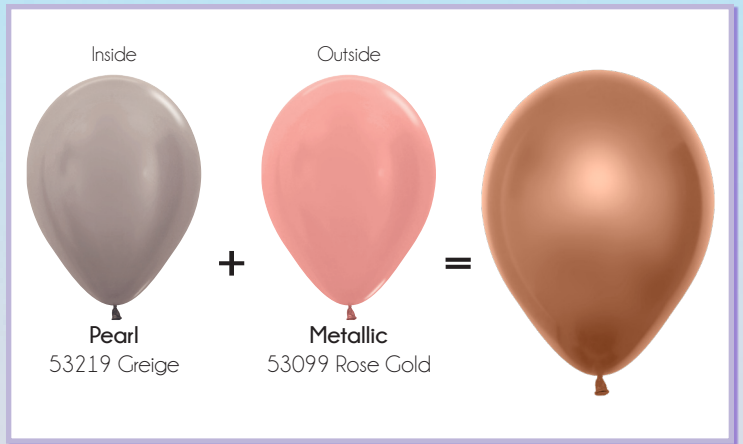

MIRROR Effect Balloons!

Mix colors and textures using double-stuffed balloons and get an *amazing* mirror finish

Challenge
your **CREATIVITY**
by making other
combinations!

2326 Grissom Drive St. Louis, MO 63146 • (314) 991-8800 • (800) 325-0185 • F (314) 991-1943 • sales@betalllic.com • betalllic.com