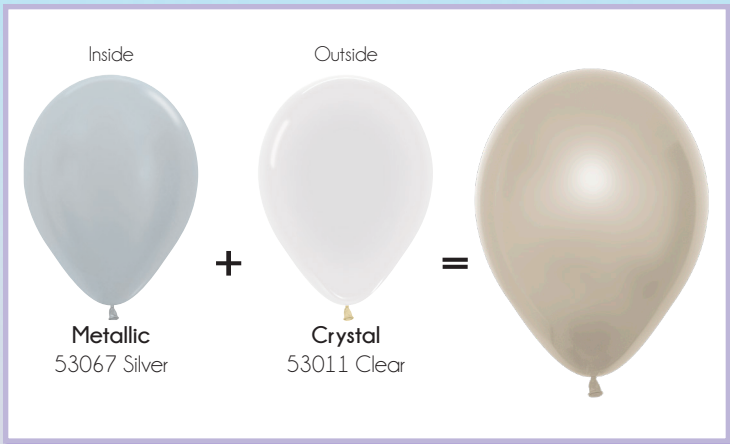

MIRROR Effect Balloons!

Mix colors and textures using double-stuffed balloons and get an *amazing* mirror finish

Challenge
your **CREATIVITY**
by making other
combinations!

2326 Grissom Drive St. Louis, MO 63146 • (314) 991-8800 • (800) 325-0185 • F (314) 991-1943 • sales@betalllic.com • betalllic.com